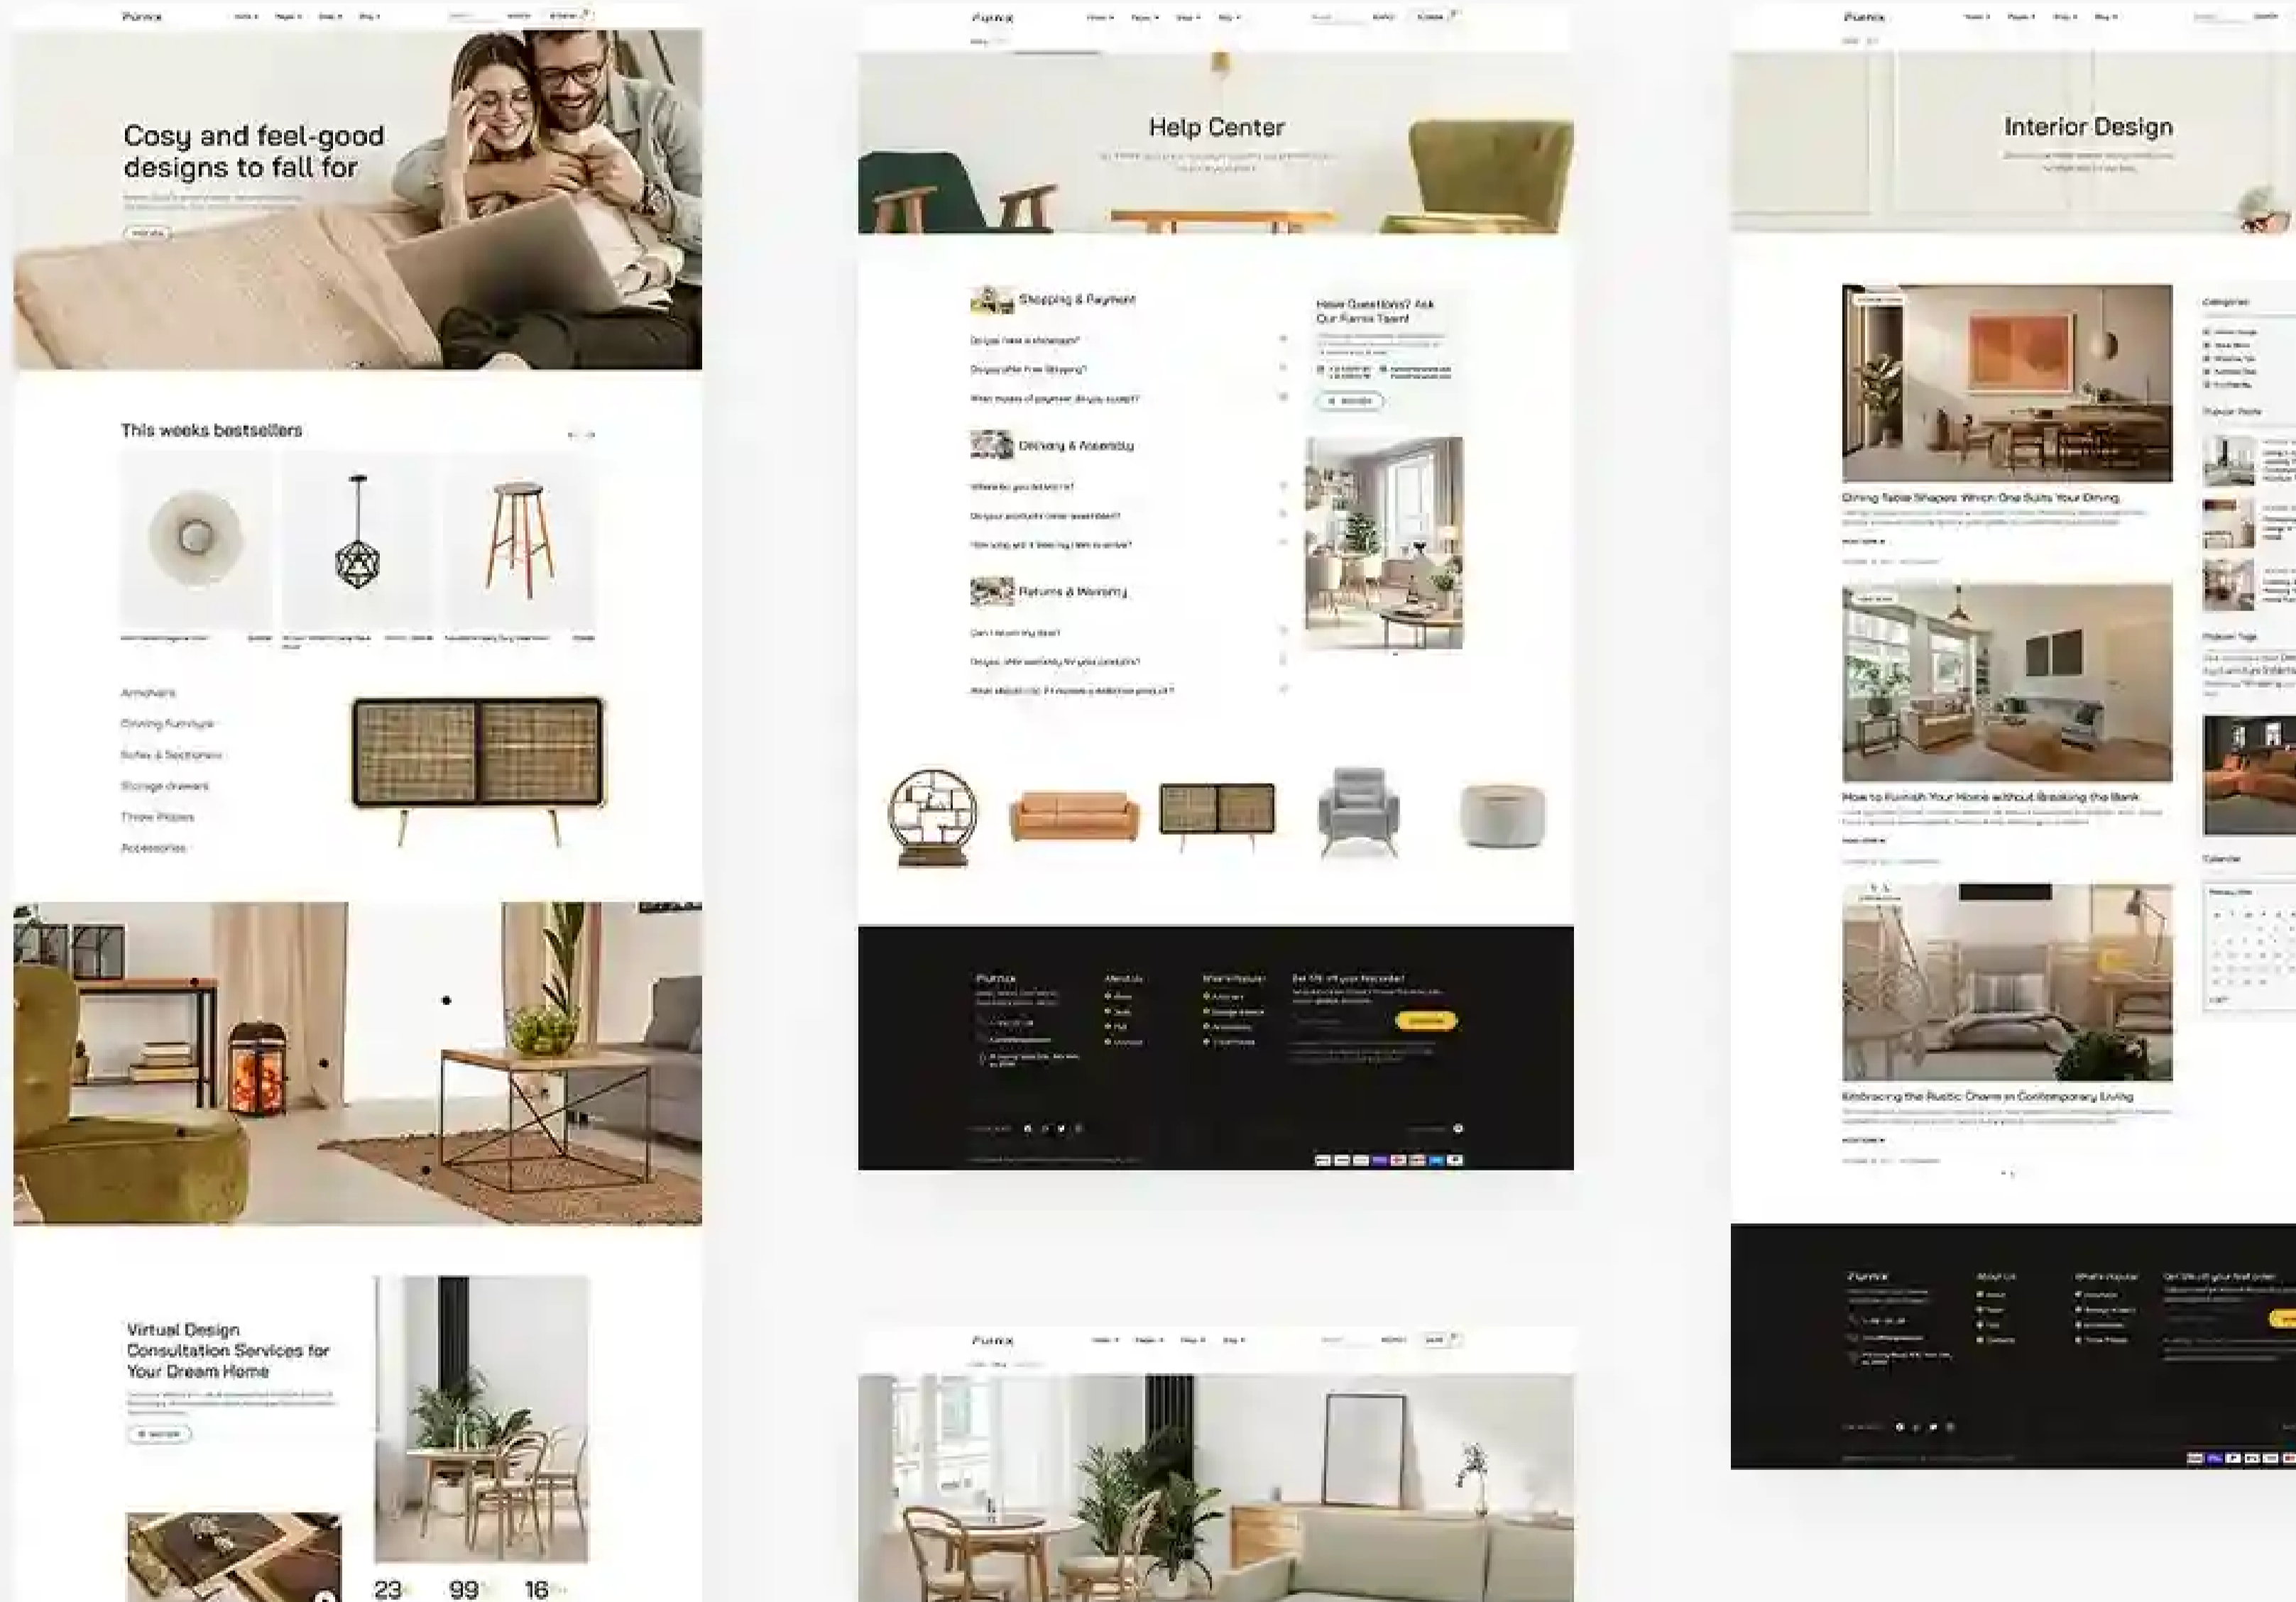

WORDPRESS

Furniture Template

40+ Pages and Sections

Elementor Page Builder

Strong Colors & Layouts